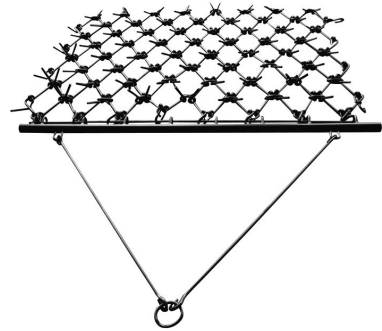

Northern Industrial Mini Harrow Rake

This Northern Industrial Mini Harrow Rake effectively levels dirt racing tracks, playing fields and more. This multi-purpose harrow's teeth are 3/8in. diameter x 3 1/2in. long and are made of high carbon steel. No maintenance needed. With extra heavy-duty tubular steel draw bar, it lasts for years. Pull behind a tractor, pickup or ATV.

- Extra heavy-duty tubular steel draw bar lasts for years
- Multi-purpose harrow can be pulled behind a tractor, Jeep or ATV
- Pulling with the strong high-carbon steel teeth forward and down, it cultivates, prepares seed beds and rakes up dead foliage
- Pull with the teeth facing back for less penetration
- Pull with the teeth facing up to use as a drag mat
- No maintenance needed

Ref. No.	Model	Kg	List +GST	List Incl.GST	Code
NS42017	Mini Harrow Rake 4 1/2ft.W x 5 1/2ft.L	40	$ 430.43	$ 495.00	D
NS42018	Mini Harrow Rake 6ft.W x 8ft.L	95	$ 821.74	$ 945.00	D